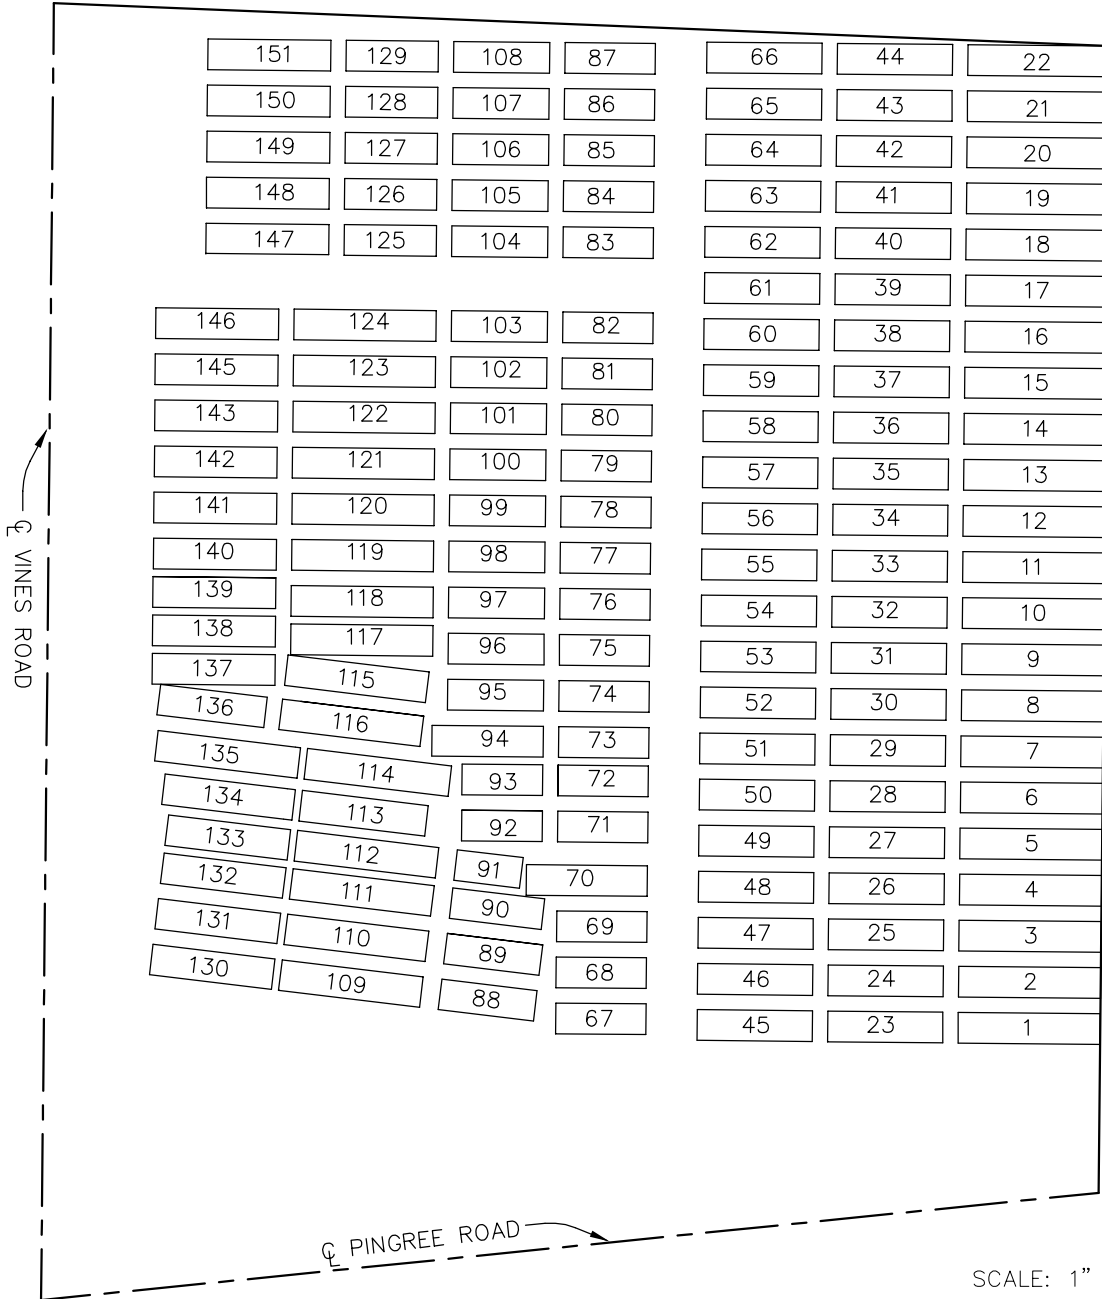

GREEN CEMETERY

SCALE: 1" = 50'

DRAWN BY: B. BEAL (P.S. #54481)	
SCALE: 1" = 50'	SHEET 1 OF 1
DATE: 10/22/2008	
JOB NAME: GREEN CEMETERY	
LOCATION: SEC. 19, T2N, R4E, MARION TWP, LIVINGSTON, MI	