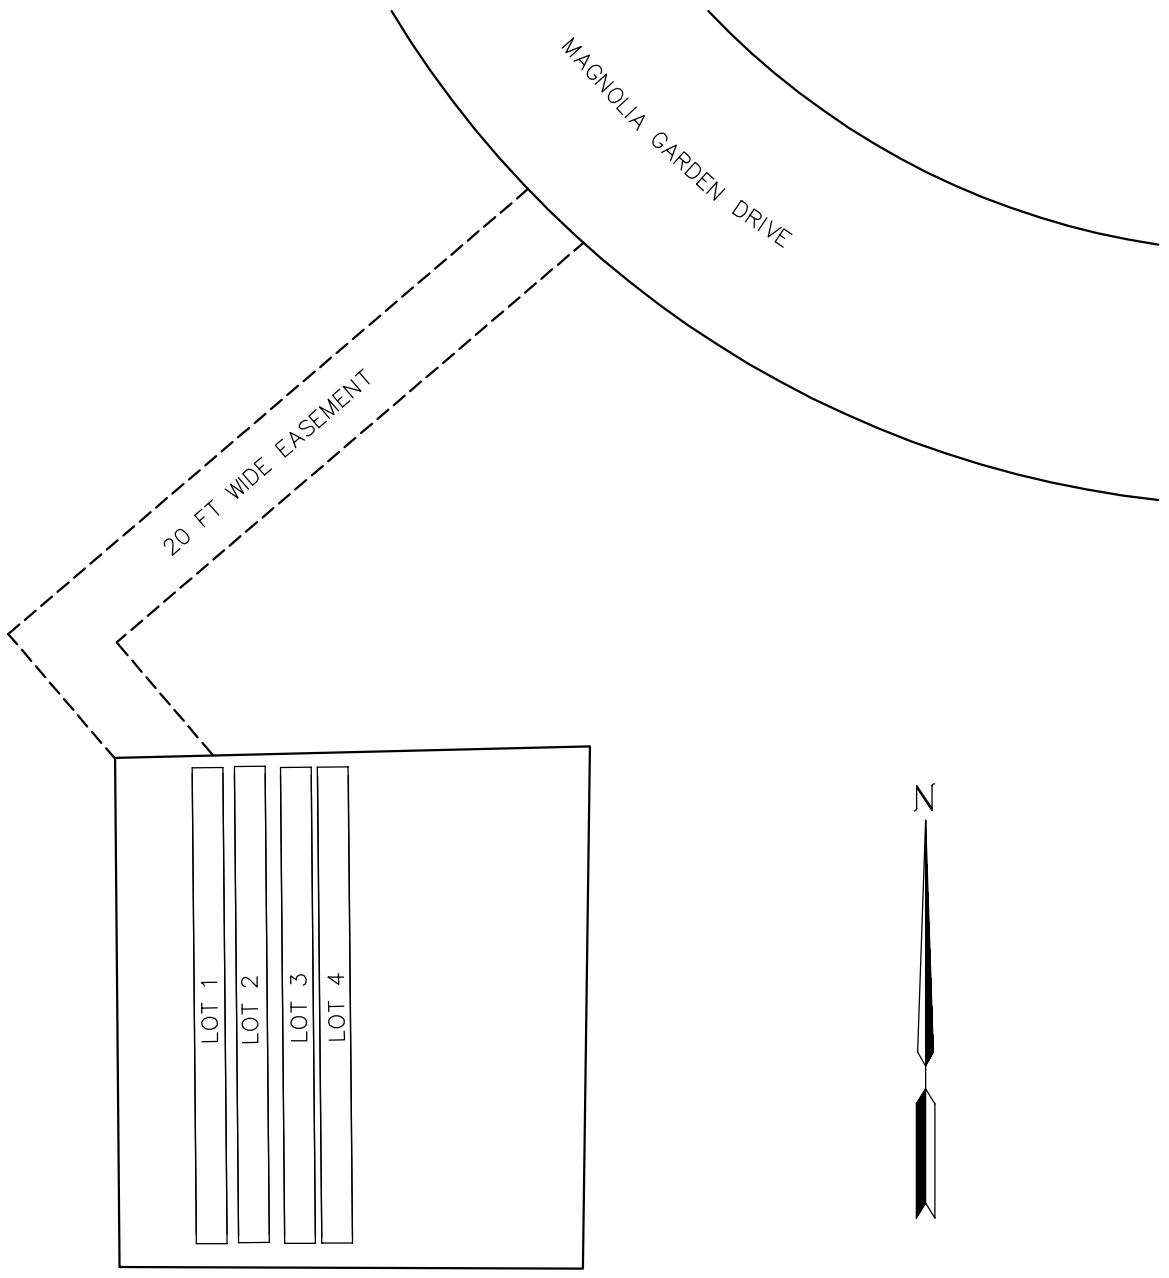

# LIVINGSTON COUNTY POOR FARM CEMETERY

SCALE: 1" = 50'

DRAWN BY: B. BEAL (P.S. #54481)	
SCALE: 1" = 50'	SHEET 1 OF 1
DATE: 10/22/2008	
JOB NAME: POOR FARM CEMETERY	
LOCATION: SEC. 15, T2N, R4E, MARION TWP, LIVINGSTON, MI	