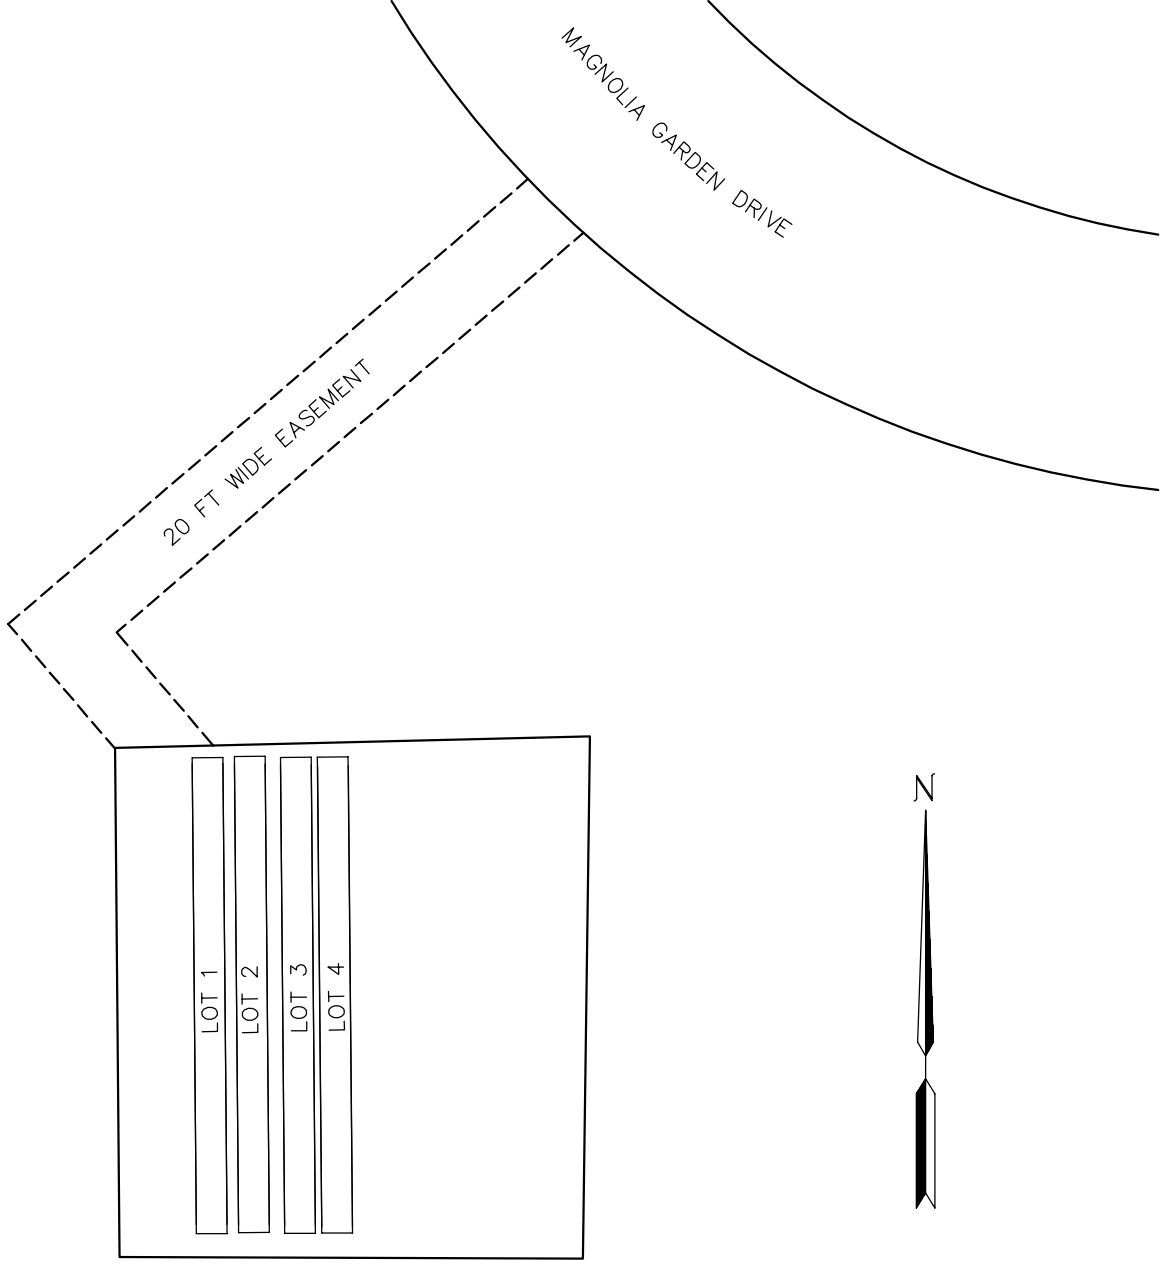

LIVINGSTON COUNTY POOR FARM CEMETERY

SCALE: 1" = 50'

| | |
|--|--------------|
| DRAWN BY: B. BEAL (P.S. #54481) | |
| SCALE: 1" = 50' | SHEET 1 OF 1 |
| DATE: 10/22/2008 | |
| JOB NAME: POOR FARM CEMETERY | |
| LOCATION: SEC. 15, T2N, R4E, MARION TWP, LIVINGSTON, MI | |